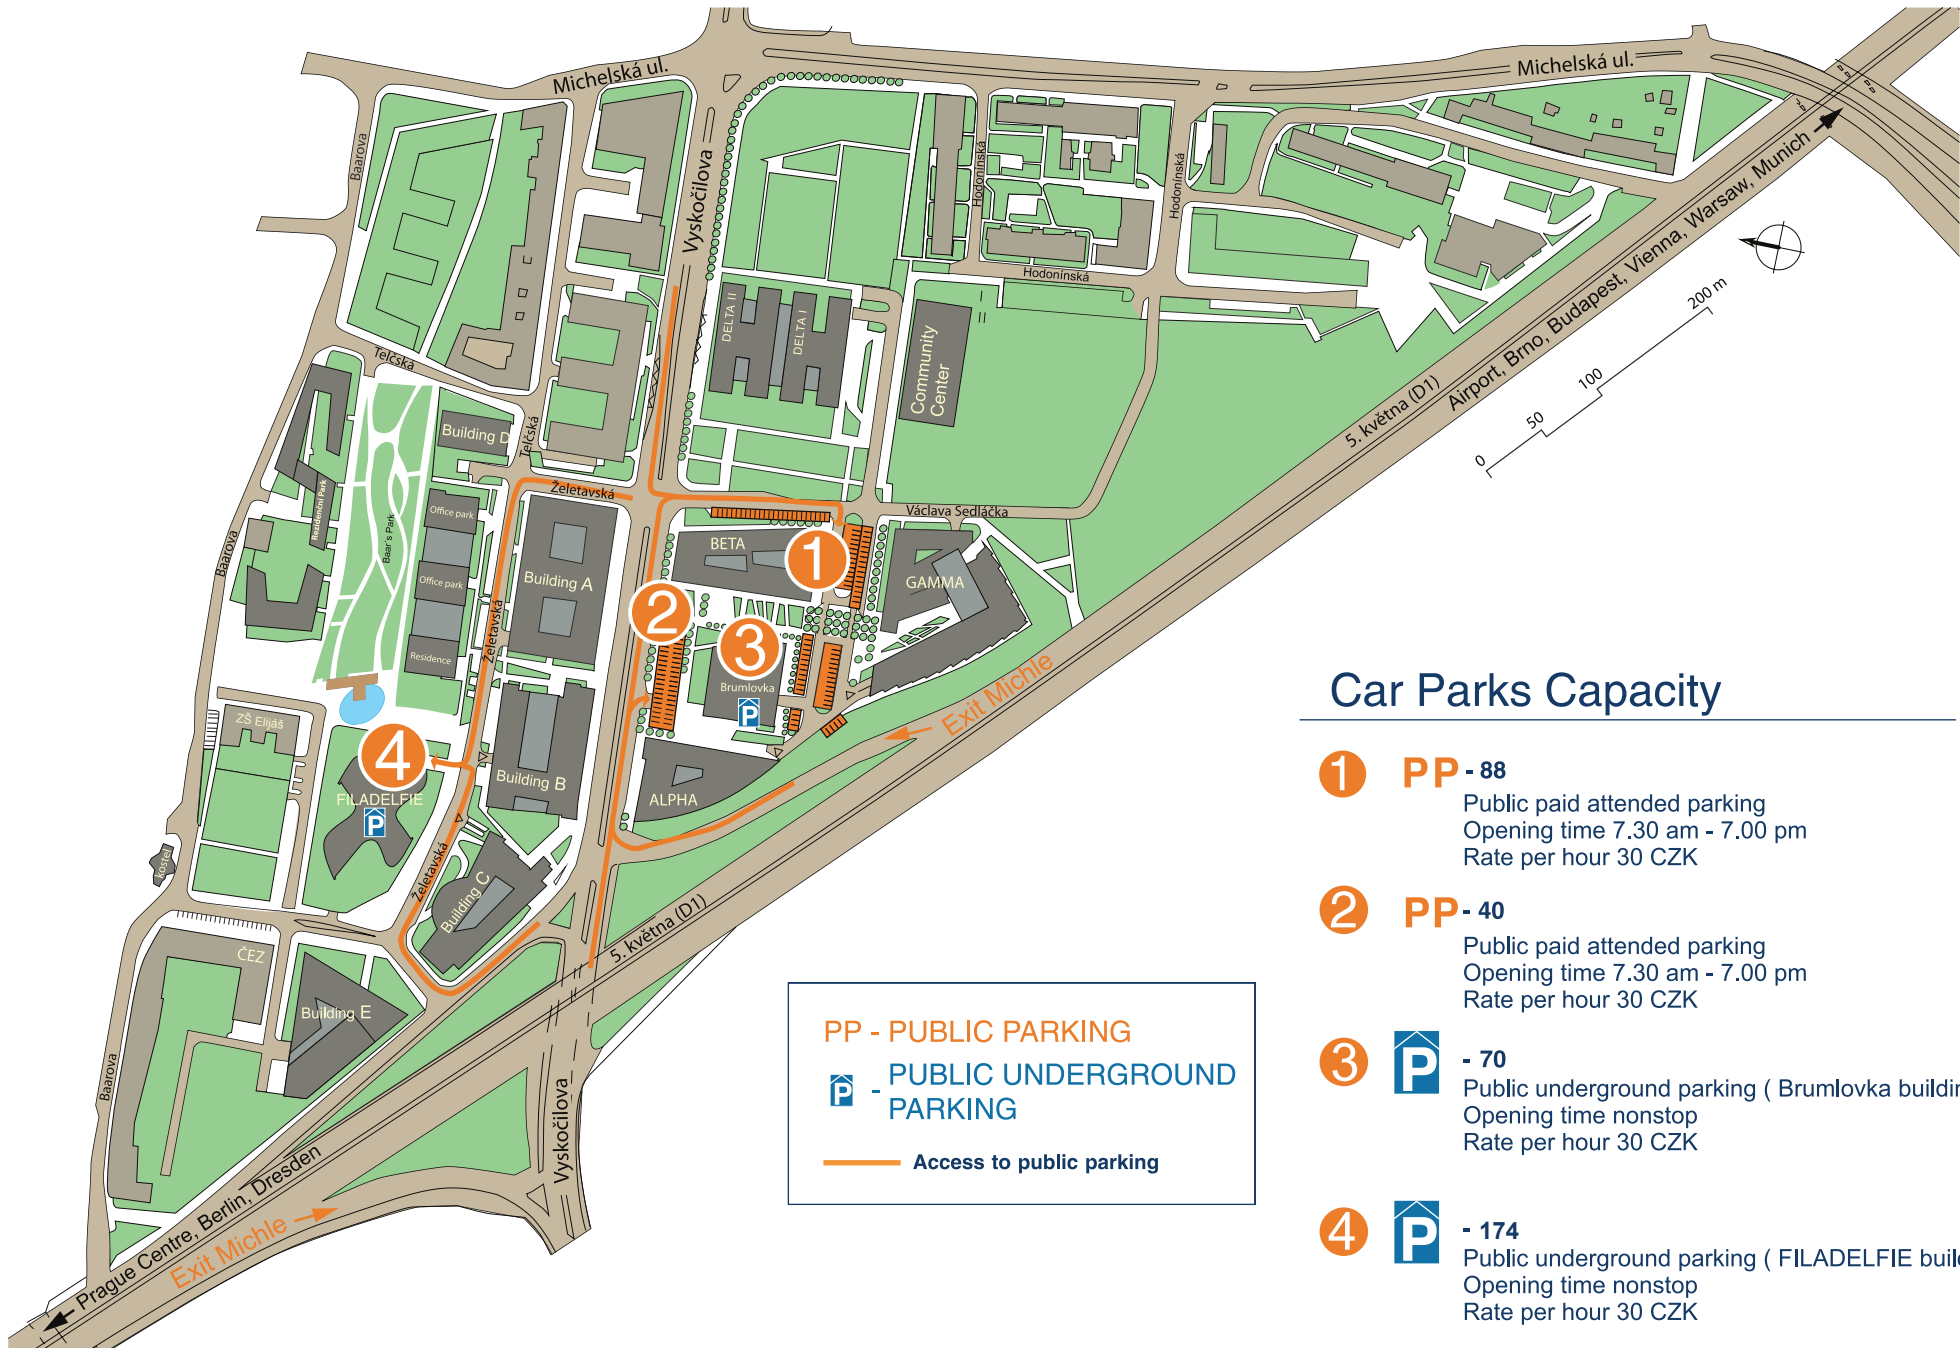

Public Parking in BB Centrum

Car Parks Capacity

- 1 PP - 88**
 Public paid attended parking
 Opening time 7.30 am - 7.00 pm
 Rate per hour 30 CZK
- 2 PP - 40**
 Public paid attended parking
 Opening time 7.30 am - 7.00 pm
 Rate per hour 30 CZK
- 3 P - 70**
 Public underground parking (Brumlovka building)
 Opening time nonstop
 Rate per hour 30 CZK
- 4 P - 174**
 Public underground parking (FILADELFIE building)
 Opening time nonstop
 Rate per hour 30 CZK

PP - PUBLIC PARKING

PUBLIC UNDERGROUND PARKING

— Access to public parking